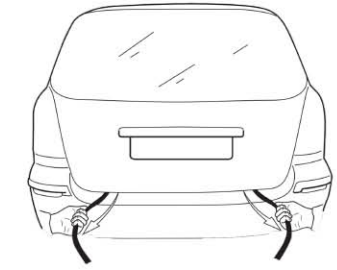

i Pcs: 2
PartNumber:
P0300045-00

check compatibility